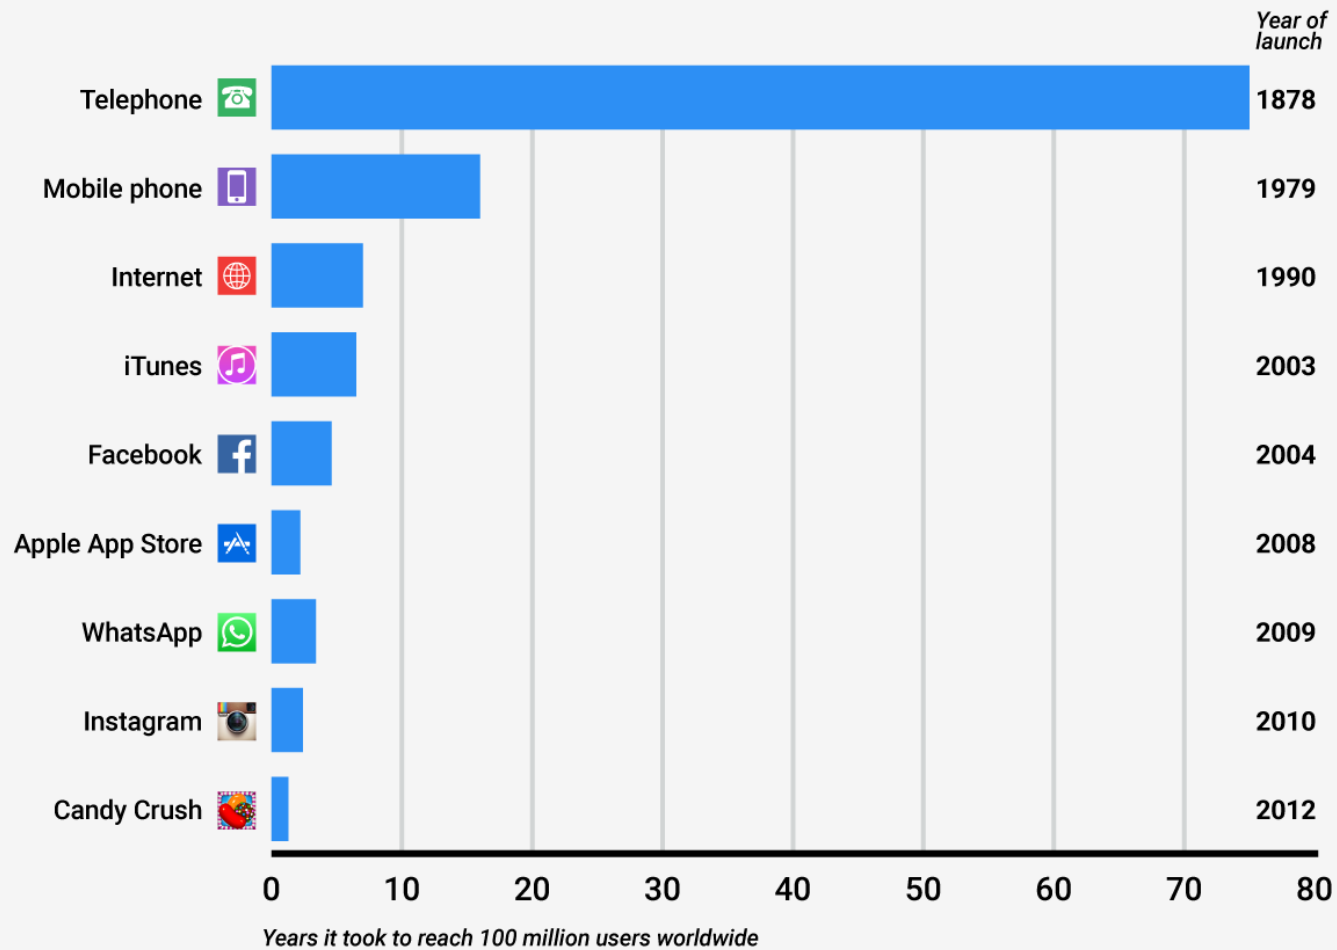


A hand is shown in the lower-left corner, reaching towards a wireframe globe of the Earth. The globe is composed of a network of white lines and dots, representing a digital or networked world. The background is a dark blue gradient with a subtle pattern of white dots and lines, suggesting a global network or data flow.

Ilmiöseurannalla parempi näkyvyys kyberturvallisuuden tulevaisuuteen

HOW MUCH TIME IT TOOK TO REACH 100 MILLION USERS WORLDWIDE

Miksi ennakoida?

SOURCE: Boston Consulting Group ITU; Statista; BCG research; mobilephonehistory.co.uk; Scientific American, Internet Live Stats; iTunes; Fortune; OS X Daily; VentureBeat; Wired; Digital Quarterly; TechCrunch; AppMtr.com